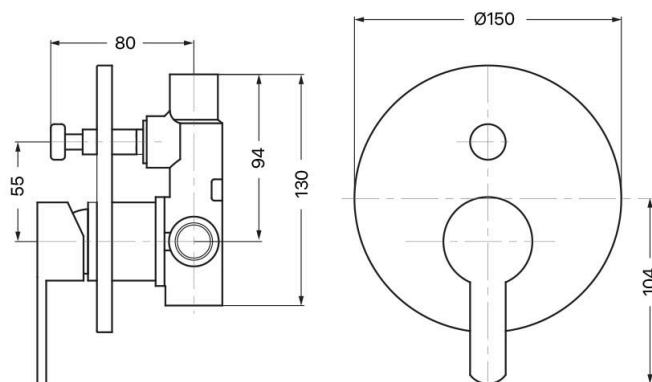

MIXX

tapware & accessories

MAGNOLIA COLLECTION

Item Code: 11SL054C

Finish: Chrome

Cartridge: 40mm Ceramic
Disc Cartridge

Pressure Rating: 1500kPa

Operating Temp: 1-80°C

Material: Brass

MAGNOLIA SHOWER DIVERTER MIXER

SCAN FOR MORE

A BRAND BY
BRASSHARDS
— GROUP —